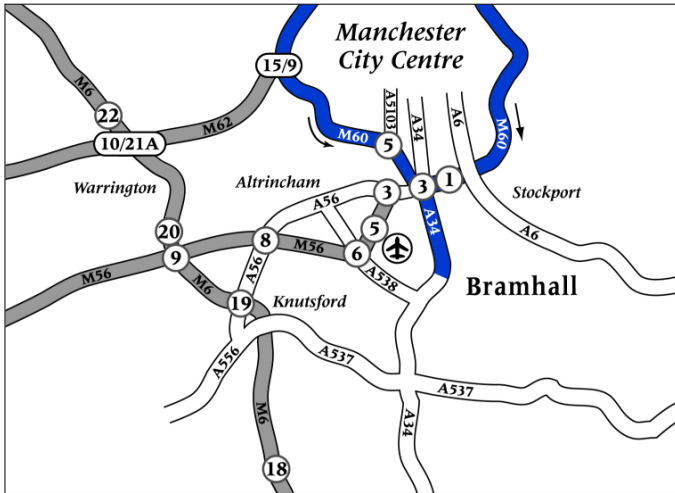

How to Find Us - From the M60

From M60 (Clockwise or anti-clockwise)

- Exit M60 at Junction 3 (signposted "A34 Cheadle & Wilmslow")
- Slip road joins **A34 dual carriageway**.
- Follow **A34** through traffic lights and follow road for 3.7 miles going straight across first two roundabouts and take first exit at third roundabout (left, signposted **Bramhall**) and join the **A555** flyover.
- **Travel for 1.6 miles** on the dual carriageway (A555), take the **first exit** from the roundabout towards Bramhall town centre.
- Travel straight into **Bramhall town centre** (½ mile) on the **A5102** and take the **second exit (right) at the mini roundabout**.
- IMA is on the right hand side of the road approx. 300 yards from the mini roundabout (two houses down from the Royal Bank of Scotland).